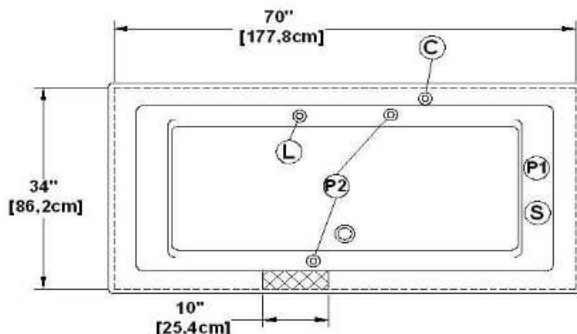

Noble

Product code : **NO72**

Draft revision : **20121011145810**

External dimensions : **72" x 35,5" x 22" [182,9 cm x 90,2 cm x 55,9 cm]**

Series : **deck mount**

Seats : **2**

2012 catalog page : **51**

Low-profile available : **yes**

Arm rests : **no**

Low-profile available : **yes**

Also available in **FREESTAND**

Draft and specs

Specifications	
Capacity :	61 IMP Gal. / 79,6 US Gal. / 277,3 liters
AeroMassage™ :	Easy Clean™ air jets
Super AeroMassage™ :	AeroMassage™ + 12 Easy Clean™ air jets
Dynamic Turbo™ :	4 Confort Pulse jets / 4 Confort Swirl jets
Comfort Air™ :	Easy Clean™ air jets
Characteristics :	n/a

Remarks	
*all measures have a precision of ± 1/4" (0,63cm)	
*internal dimensions taken at 4" (10cm) from bath bottom	
*capacity is measured by filling the soaker to 1-1/2" under the overflow	
*textured skirt available on all Freestanding products	
*shelf height is 3/4" on all "low-profile" models	

Options and installation

accessories and decorative lines positions are approximative

Additional(s) note(s) :

Keypad supplied but not installed when ordered with tile flanges or remote control.

Legend		
(S) Blower	(L) Chromatherapy light	
(P1) Pump	(P2) Grab bar	(C) Keypad
Recommended faucets drilling location*		
Deck cut-out line - - - - -		