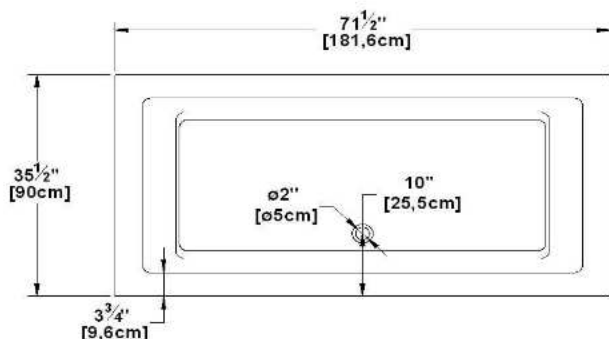

Noble

Product code : **NO72**

Draft revision : **20121011145810**

External dimensions : **72" x 35,5" x 22" [182,9 cm x 90,2 cm x 55,9 cm]**

Series : **deck mount**

Seats : **2**

2012 catalog page : **51**

Low-profile available : **yes**

Arm rests : **no**

Low-profile available : **yes**

Also available in **FREESTAND**

Draft and specs

Specifications	
Capacity :	61 IMP Gal. / 79,6 US Gal. / 277,3 liters
AeroMassage™ :	Easy Clean™ air jets
Super AeroMassage™ :	AeroMassage™ + 12 Easy Clean™ air jets
Dynamic Turbo™ :	4 Confort Pulse jets / 4 Confort Swirl jets
Comfort Air™ :	Easy Clean™ air jets
Characteristics :	n/a

Remarks	
*all measures have a precision of ± 1/4" (0,63cm)	
*internal dimensions taken at 4" (10cm) from bath bottom	
*capacity is measured by filling the soaker to 1-1/2" under the overflow	
*textured skirt available on all Freestanding products	
*shelf height is 3/4" on all "low-profile" models	

IMPORTANT NOTE : Specifications, dimensions and models are subject to change.
 Visit our website <http://www.oceania-attitude.com> to access up-to-date dimensions and informations. In all cases, information on the website is the most up-to-date.
 Dimensions may vary slightly. To ensure proper fit, mesurements must be taken on the product directly.