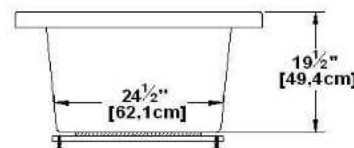

Noble

Product code : **NO72**

Draft revision : **20121011145810**

External dimensions : **72" x 35,5" x 22" [182,9 cm x 90,2 cm x 55,9 cm]**

Series : **deck mount**

Seats : **2**

2012 catalog page : **51**

Low-profile available : **yes**

Arm rests : **no**

Low-profile available : **yes**

Also available in **FREESTAND**

Draft and specs

Specifications	
Capacity :	61 IMP Gal. / 79,6 US Gal. / 277,3 liters
AeroMassage™ :	Easy Clean™ air jets
Super AeroMassage™ :	AeroMassage™ + 12 Easy Clean™ air jets
Dynamic Turbo™ :	4 Confort Pulse jets / 4 Confort Swirl jets
Comfort Air™ :	Easy Clean™ air jets
Characteristics :	n/a

Remarks	
*all measures have a precision of ± 1/4" (0,63cm)	
*internal dimensions taken at 4" (10cm) from bath bottom	
*capacity is measured by filling the soaker to 1-1/2" under the overflow	
*textured skirt available on all Freestanding products	
*shelf height is 3/4" on all "low-profile" models	