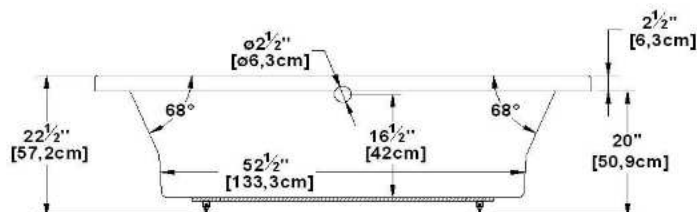

Noble

Product code : **NO72**

Draft revision : **20121011145810**

External dimensions : **72" x 35,5" x 22" [182,9 cm x 90,2 cm x 55,9 cm]**

Series : **deck mount**

Seats : **2**

2012 catalog page : **51**

Low-profile available : **yes**

Arm rests : **no**

Low-profile available : **yes**

Also available in **FREESTAND**

Draft and specs

Specifications	
Capacity :	61 IMP Gal. / 79,6 US Gal. / 277,3 liters
AeroMassage™ :	Easy Clean™ air jets
Super AeroMassage™ :	AeroMassage™ + 12 Easy Clean™ air jets
Dynamic Turbo™ :	4 Confort Pulse jets / 4 Confort Swirl jets
Comfort Air™ :	Easy Clean™ air jets
Characteristics :	n/a

Remarks	
*all measures have a precision of ± 1/4" (0,63cm)	
*internal dimensions taken at 4" (10cm) from bath bottom	
*capacity is measured by filling the soaker to 1-1/2" under the overflow	
*textured skirt available on all Freestanding products	
*shelf height is 3/4" on all "low-profile" models	